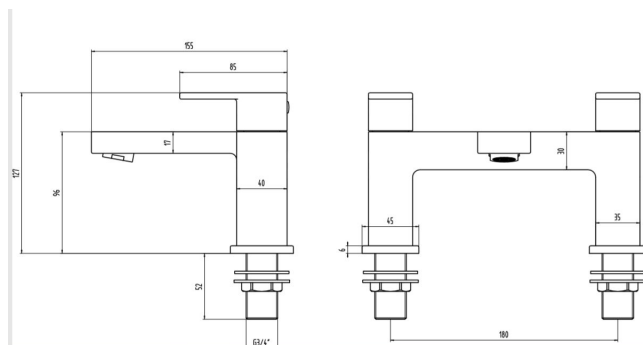

Highlife Fife Matt Black Bath Filler 12521B

FEATURES

- Twin Lever handle for easy control of desired water flow and temperature
- Hot and Cold 1/4 Turn Ceramic Disc's for long lasting smooth operation
- Suitable for 2 tap hole deck mount
- UK Standard fitting - 3/4" BSP
- Recommended operating pressure: 0.5 bar

TECHNICAL DRAWING

COLOUR/FINISH

Matt Black

SPECIFICATIONS

Width	225
Height	127
Depth	160
Product Range	Fife
Material	Brass

FLOW RATES

Pressure (Bar)	0.5	1.0	2.0	3.0	4.0	5.0
Flow (L/Min)	7.8	1-8	15.1	18.5	-	-